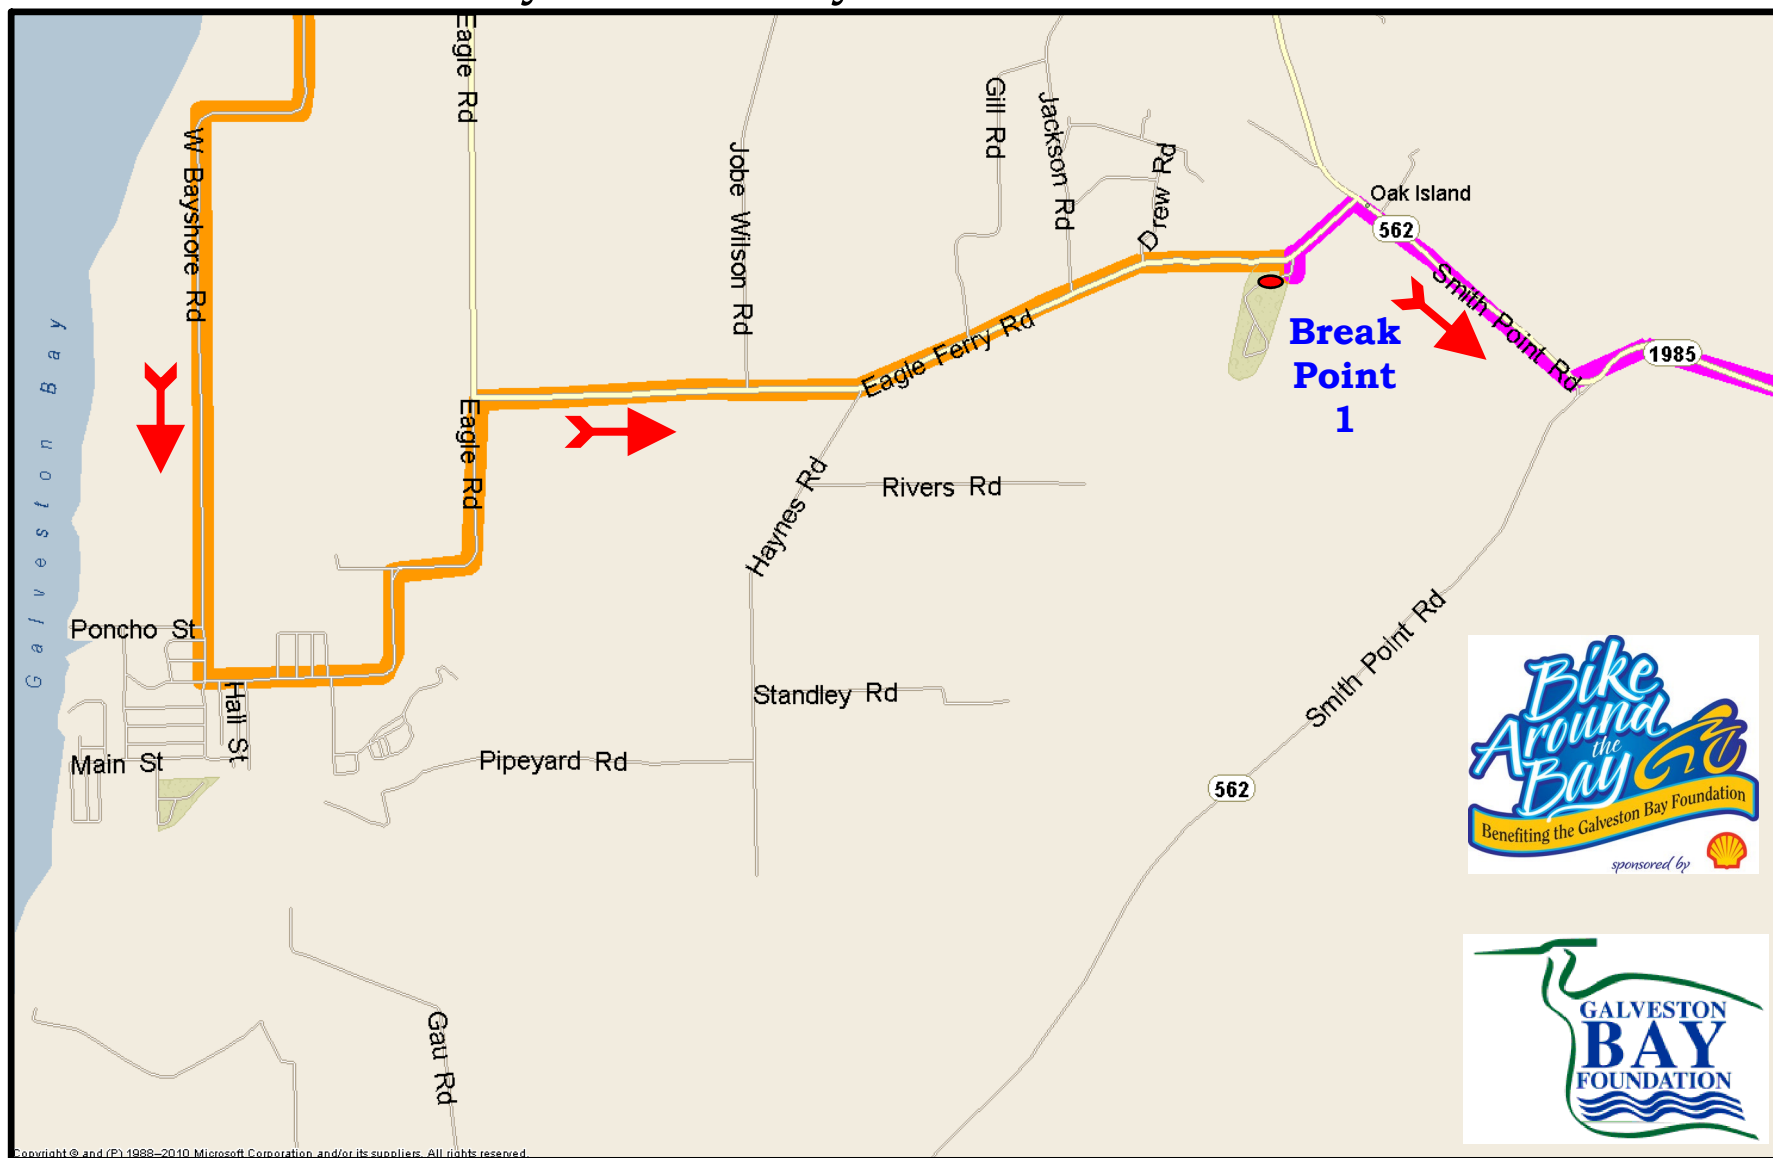

Bike Around the Bay - Saturday

The riders will start at Fort Anahuac Park at 8:00 am. Cyclists will travel South on Main Street.

Legend  Direction of Riders

Bike Around the Bay - Saturday

Cyclists will continue to travel South on Main Street, which turns into West Bayshore Road.

Legend	 Direction of Riders
--------	---

Bike Around the Bay - Saturday

The cyclists turn Right on Eagle Ferry Road. The first Break Point 1 will be at Double Bayou Park. Cyclists will take a right turn into the Park. Distance from Start to BP1 = 11.8 miles.

Legend	 Direction of Riders
--------	---

Bike Around the Bay - Saturday

Break Point 5 is at the Bolivar Ferry - and cyclists will get a free ride to Galveston. Cyclists will not be allowed to get on the Ferry before 11:00am. Distance from BP4 to BP5 = 14.5 miles.

Legend	 Direction of Riders
--------	---

Bike Around the Bay - Saturday

Riders will turn left on 25th Street, and then turn right on Seawall Blvd. The Finish Line will be at the Hilton Galveston Island Resort on the Seawall. Distance from docks to Finish Line = 6.3 miles.