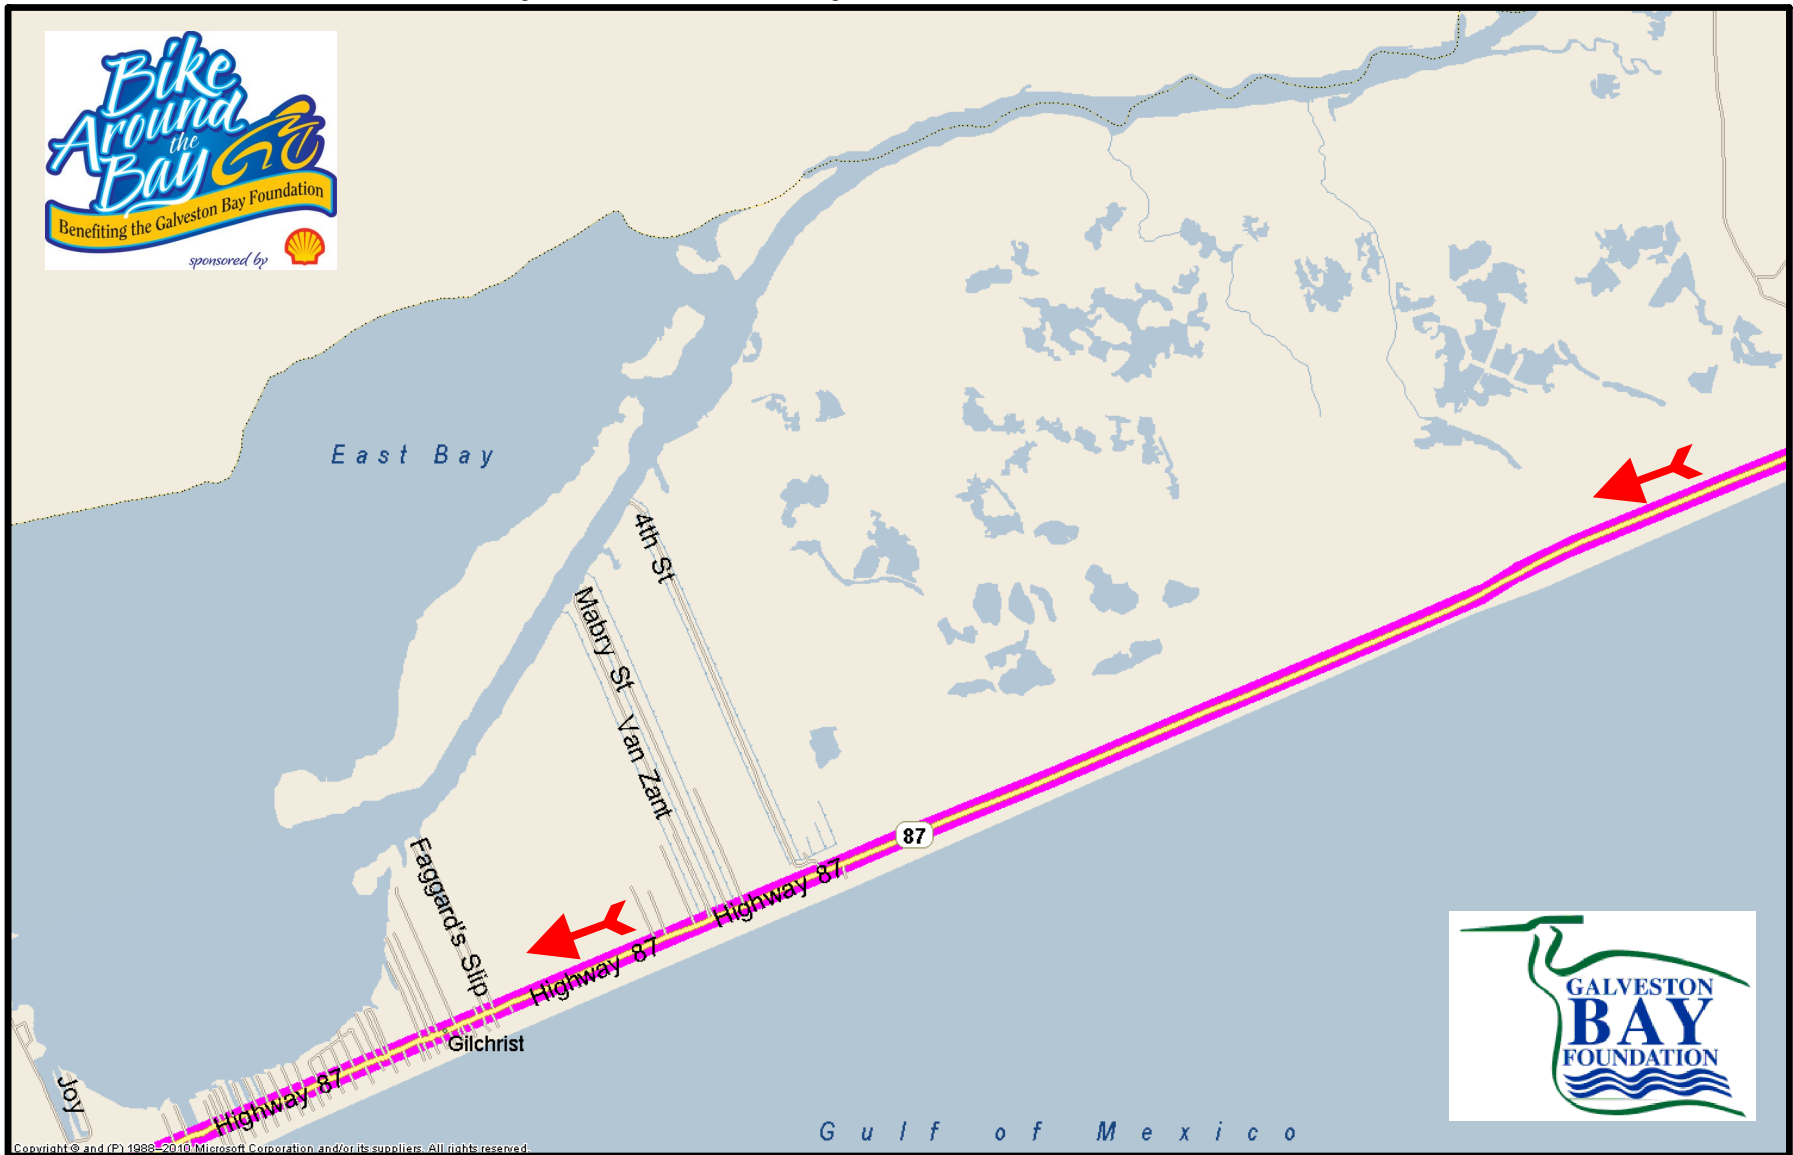

Legend	 Direction of Riders
--------	---

Bike Around the Bay - Saturday

Cyclist will turn right, and travel South on FM 124 to High Island.

Legend ←← Direction of Riders

Bike Around the Bay - Saturday

The route has its first challenge - a Bridge over the Inter-Coastal Waterway. BP3 is at High Island Park. Distance from BP2 to BP3 = 11.8 miles.

Legend  Direction of Riders

Bike Around the Bay - Saturday

Cyclists travel on Highway 87, parallel with the coastline.

Legend	 Direction of Riders
--------	---

Bike Around the Bay - Saturday

Cyclists continue down Highway 87.

Legend	 Direction of Riders
--------	---

Bike Around the Bay - Saturday

Break Point 5 is at the Bolivar Ferry - and cyclists will get a free ride to Galveston. Cyclists will not be allowed to get on the Ferry before 11:00am. Distance from BP4 to BP5 = 14.5 miles.

Legend	 Direction of Riders
--------	---

Bike Around the Bay - Saturday

Riders will turn left on 25th Street, and then turn right on Seawall Blvd. The Finish Line will be at the Hilton Galveston Island Resort on the Seawall. Distance from docks to Finish Line = 6.3 miles.