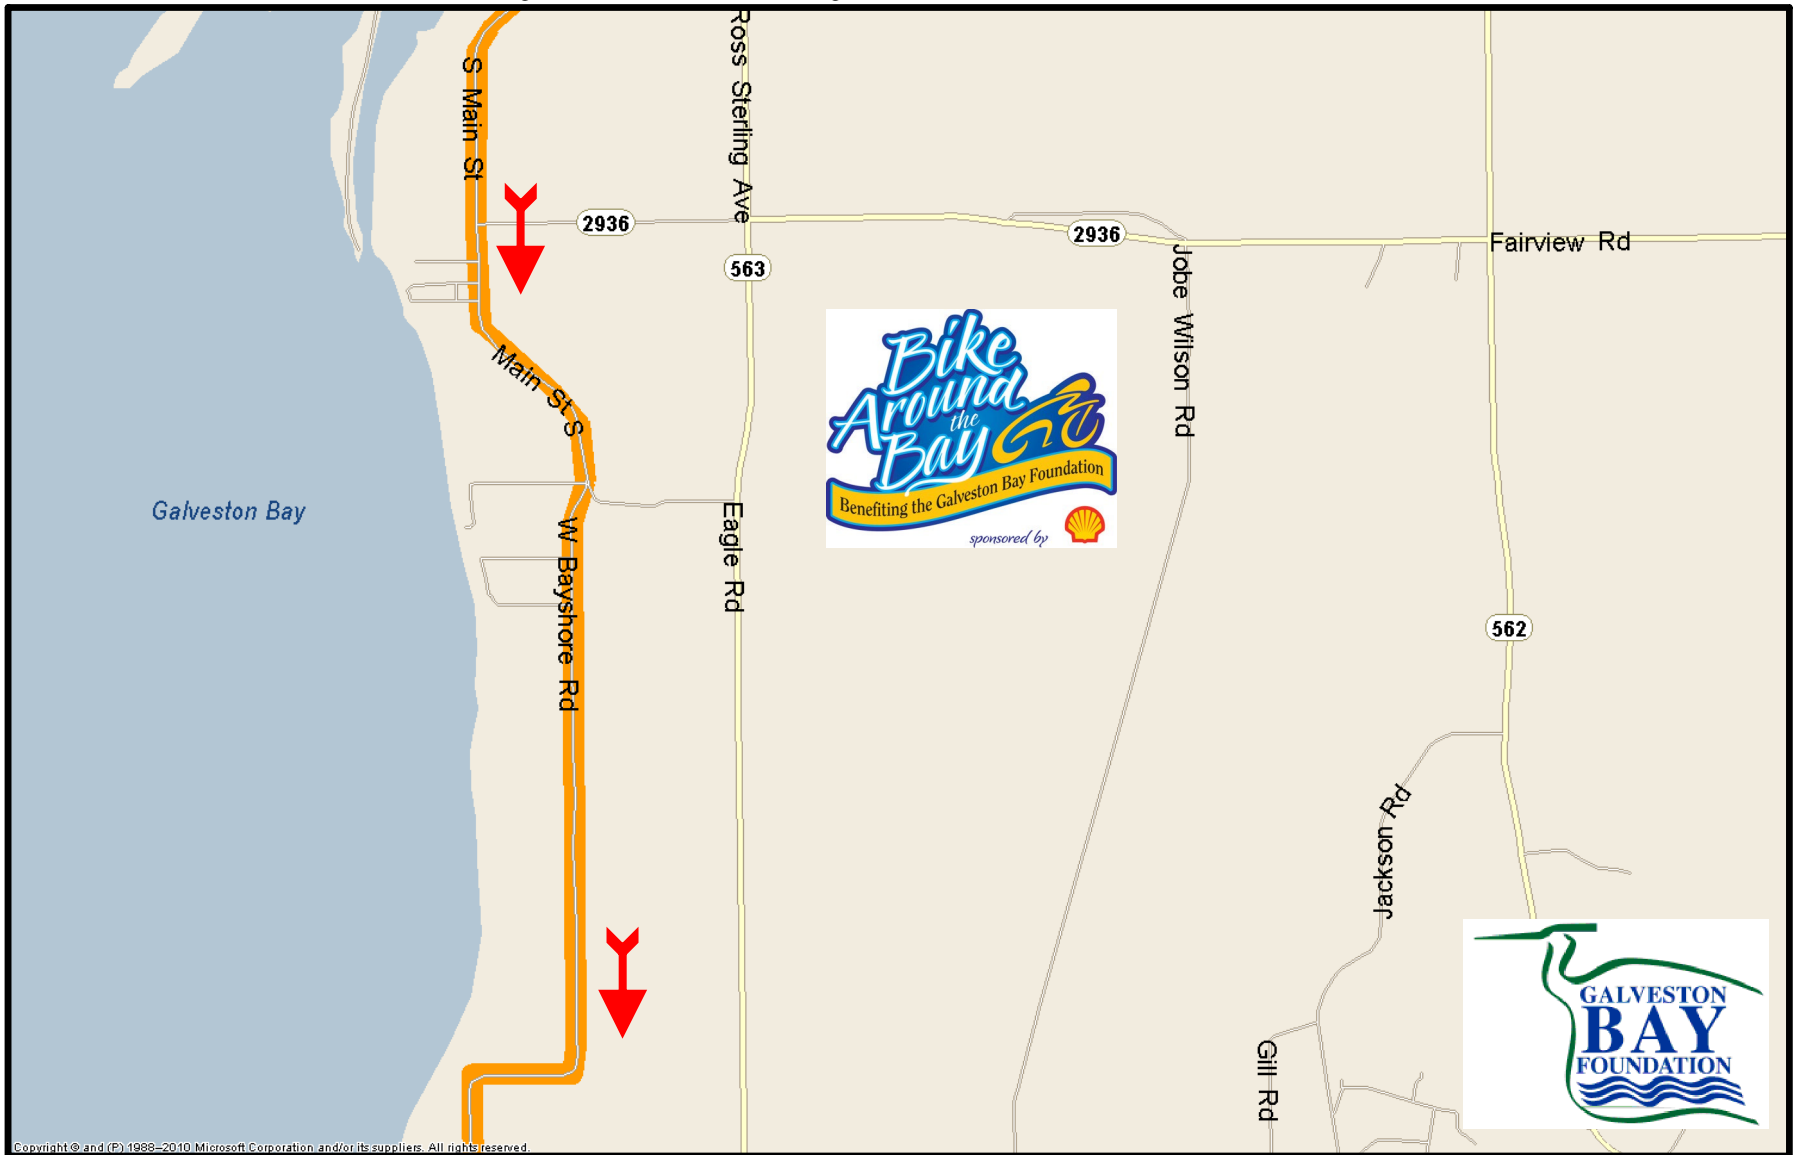

Bike Around the Bay - Saturday

The riders will start at Fort Anahuac Park at 8:00 am. Cyclists will travel South on Main Street.

Legend  Direction of Riders

Bike Around the Bay - Saturday

Cyclists will continue to travel South on Main Street, which turns into West Bayshore Road.

Legend	 Direction of Riders
--------	---

Bike Around the Bay - Saturday

The cyclists turn Right on Eagle Ferry Road. The first Break Point 1 will be at Double Bayou Park. Cyclists will take a right turn into the Park. Distance from Start to BP1 = 11.8 miles.

Legend	 Direction of Riders
--------	---

Bike Around the Bay - Saturday

Riders will turn left on 25th Street, and then turn right on Seawall Blvd. The Finish Line will be at the Hilton Galveston Island Resort on the Seawall. Distance from docks to Finish Line = 6.3 miles.

Legend Direction of Riders