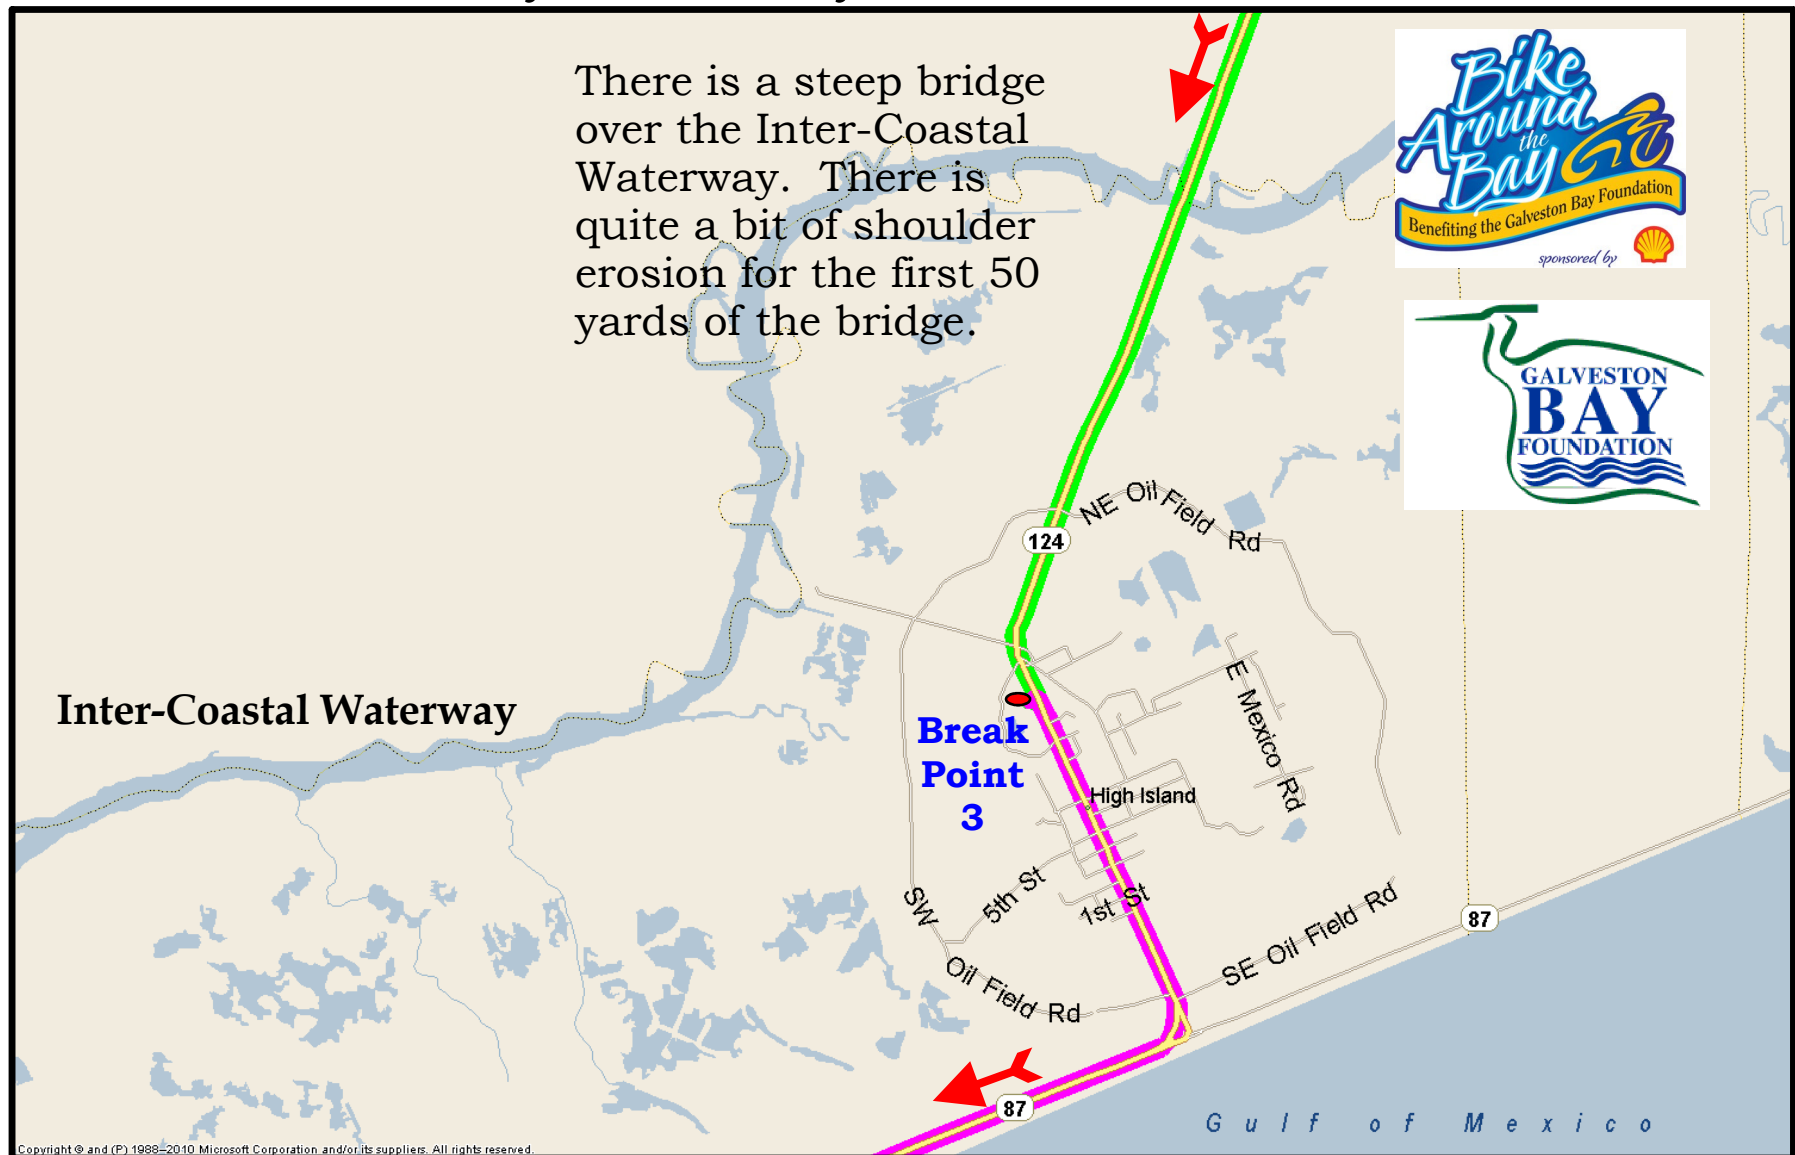

Legend	 Direction of Riders
--------	---

Bike Around the Bay - Saturday

The cyclists turn Right on Eagle Ferry Road. The first Break Point 1 will be at Double Bayou Park. Cyclists will take a right turn into the Park. Distance from Start to BP1 = 11.8 miles.

Legend	 Direction of Riders
--------	---

Bike Around the Bay - Saturday

Cyclist will turn right, and travel South on FM 124 to High Island.

Legend ←← Direction of Riders

Bike Around the Bay - Saturday

The route has its first challenge - a Bridge over the Inter-Coastal Waterway. BP3 is at High Island Park. Distance from BP2 to BP3 = 11.8 miles.

Legend	 Direction of Riders
--------	---

Bike Around the Bay - Saturday

Break Point 5 is at the Bolivar Ferry - and cyclists will get a free ride to Galveston. Cyclists will not be allowed to get on the Ferry before 11:00am. Distance from BP4 to BP5 = 14.5 miles.

Legend	 Direction of Riders
--------	---

Bike Around the Bay - Saturday

Riders will turn left on 25th Street, and then turn right on Seawall Blvd. The Finish Line will be at the Hilton Galveston Island Resort on the Seawall. Distance from docks to Finish Line = 6.3 miles.