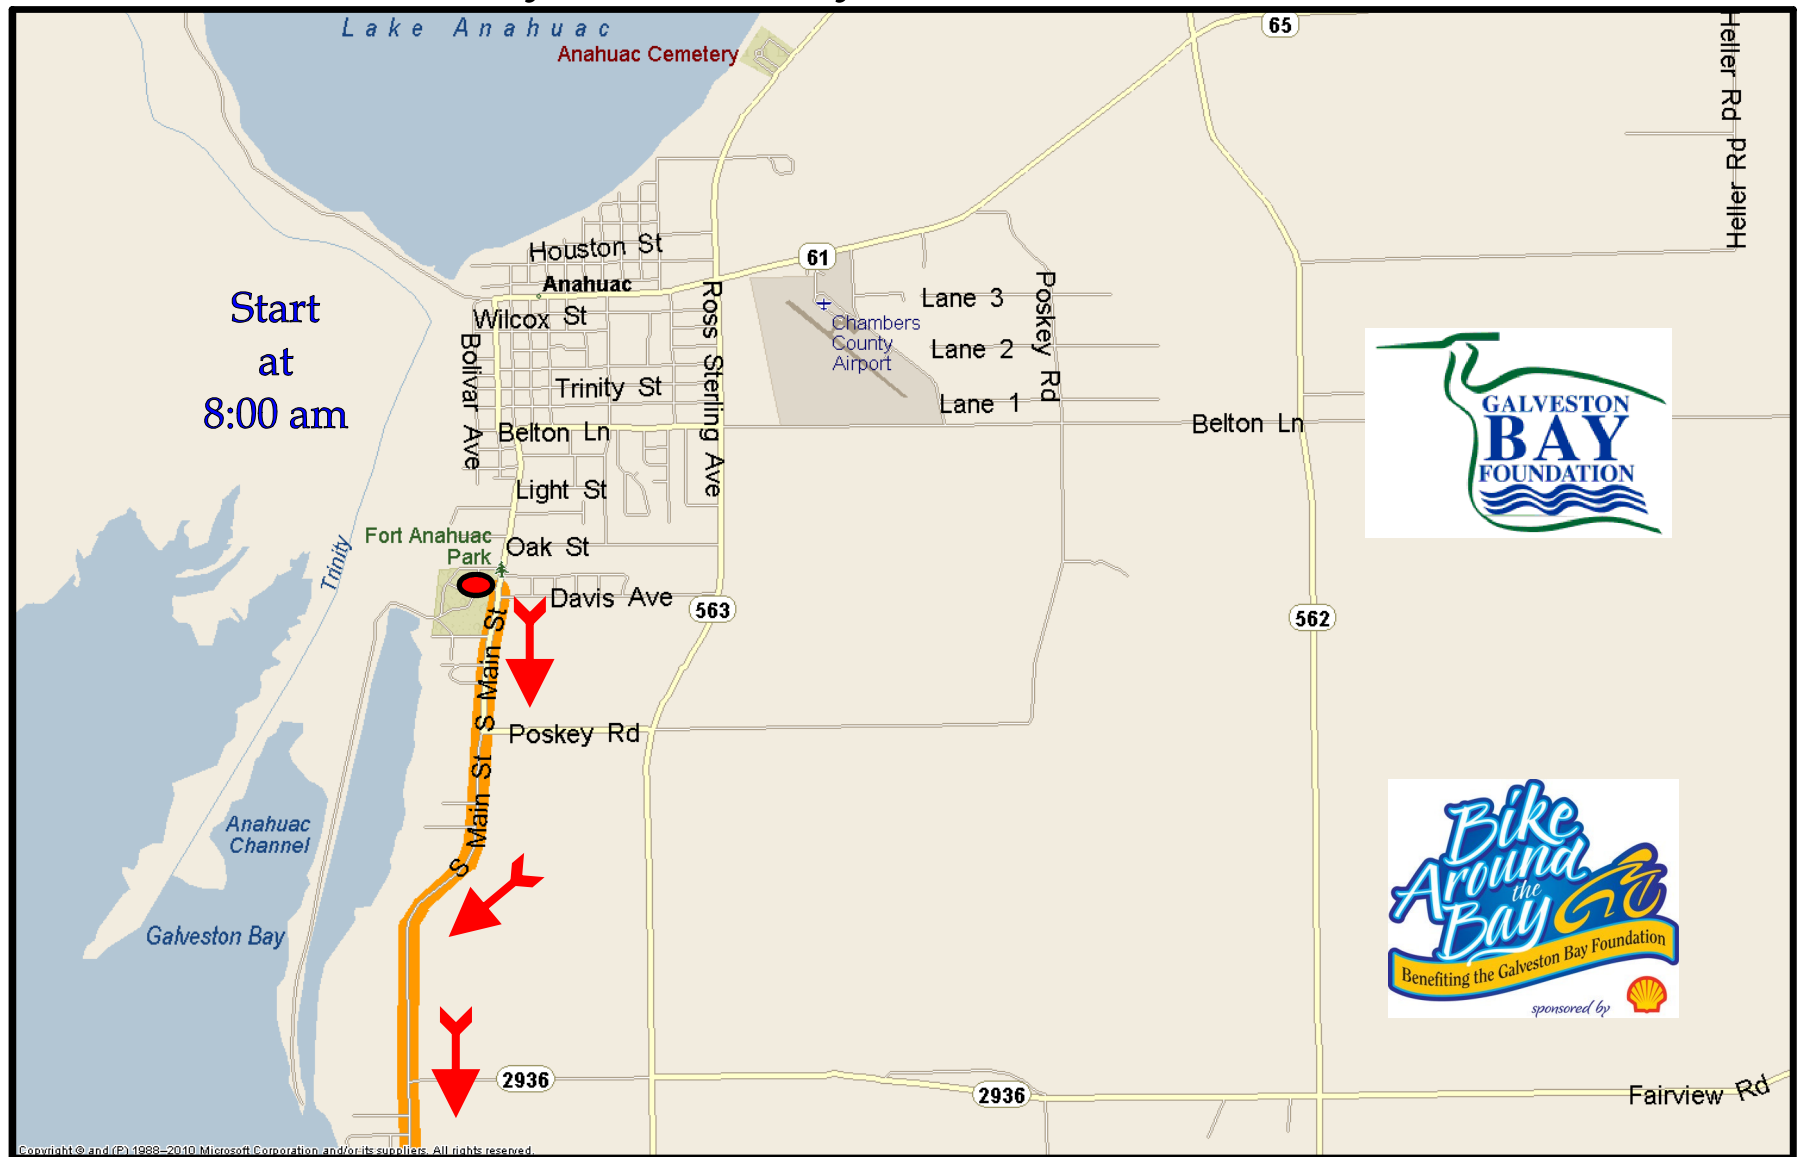

Bike Around the Bay - Saturday

The riders will start at Fort Anahuac Park at 8:00 am. Cyclists will travel South on Main Street.

Legend  Direction of Riders

Bike Around the Bay - Saturday

Cyclists will continue to travel South on Main Street, which turns into West Bayshore Road.

Legend	 Direction of Riders
--------	---

Bike Around the Bay - Saturday

The cyclists turn Right on Eagle Ferry Road. The first Break Point 1 will be at Double Bayou Park. Cyclists will take a right turn into the Park. Distance from Start to BP1 = 11.8 miles.

Legend	 Direction of Riders
--------	---

Bike Around the Bay - Saturday

Break Point 5 is at the Bolivar Ferry - and cyclists will get a free ride to Galveston. Cyclists will not be allowed to get on the Ferry before 11:00am. Distance from BP4 to BP5 = 14.5 miles.

Legend	 Direction of Riders
--------	---

Bike Around the Bay - Saturday

Riders will turn left on 25th Street, and then turn right on Seawall Blvd. The Finish Line will be at the Hilton Galveston Island Resort on the Seawall. Distance from docks to Finish Line = 6.3 miles.