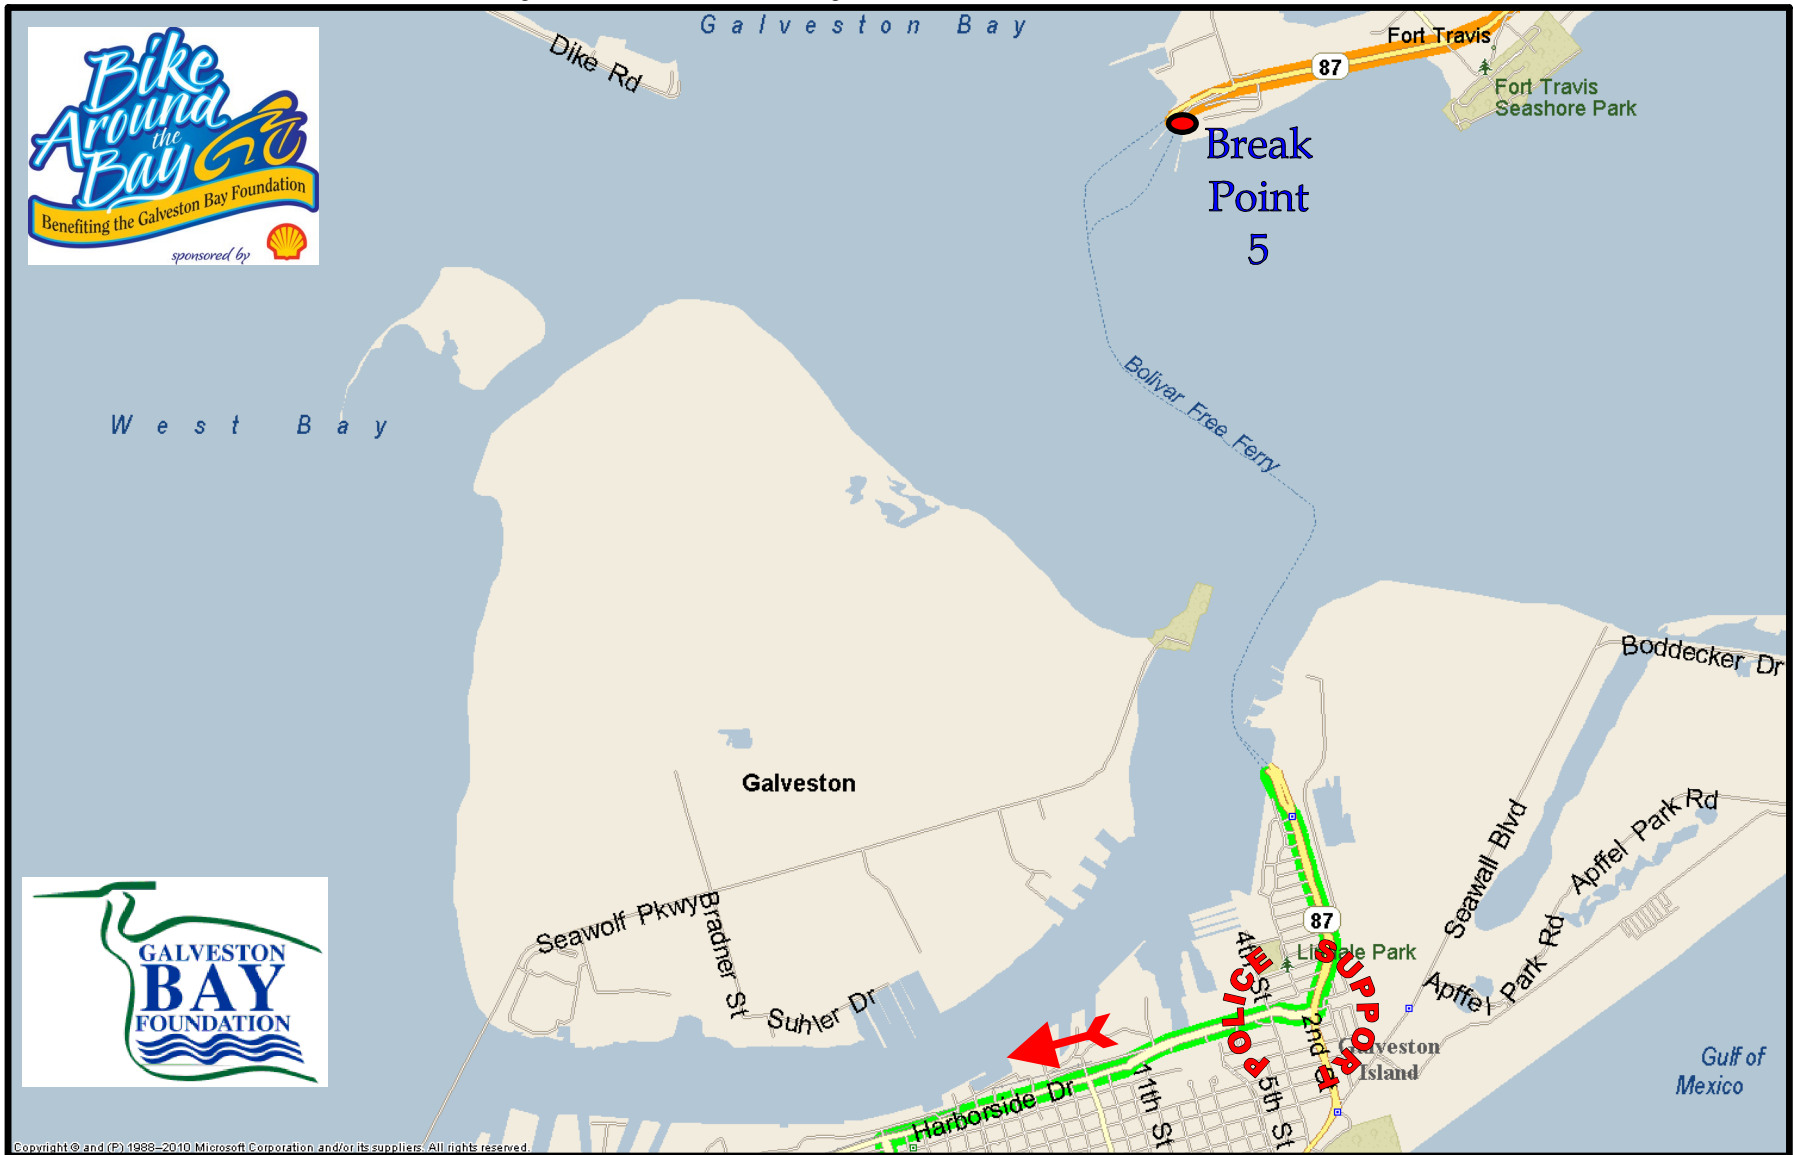

Bike Around the Bay - Saturday

The riders will start at Fort Anahuac Park at 8:00 am. Cyclists will travel South on Main Street.

Legend  Direction of Riders

Bike Around the Bay - Saturday

Cyclists will continue to travel South on Main Street, which turns into West Bayshore Road.

Legend	 Direction of Riders
--------	---

Bike Around the Bay - Saturday

Break Point 5 is at the Bolivar Ferry - and cyclists will get a free ride to Galveston. Cyclists will not be allowed to get on the Ferry before 11:00am. Distance from BP4 to BP5 = 14.5 miles.

Legend	Direction of Riders
--------	---------------------

Bike Around the Bay - Saturday

The Bolivar Ferry will off-load riders in Galveston. Riders will take HWY 87 to Avenue A and see all of the Cruise Line ships along the West Bay.

Legend	 Direction of Riders
--------	---

Bike Around the Bay - Saturday

Riders will turn left on 25th Street, and then turn right on Seawall Blvd. The Finish Line will be at the Hilton Galveston Island Resort on the Seawall. Distance from docks to Finish Line = 6.3 miles.